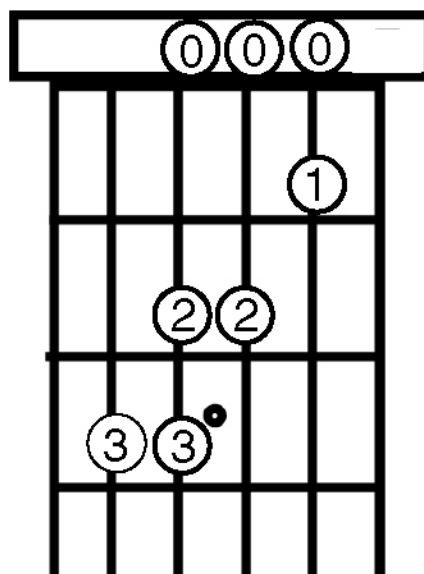

# THE C MAJOR SCALE

Fig 1,

Fig 2,

Fig 3,

Note C D E F G A B C

Left Hand Fingering 3 0 2 3 0 2 0 1

A musical score for the C major scale in treble clef. The notes are C, D, E, F, G, A, B, C. Below the staff, the guitar strings are labeled T (Treble), A, and B. The tablature shows the fret numbers for each note: C (3), D (0), E (2), F (3), G (0), A (2), B (0), and C (1). The left hand fingering is indicated below the tablature: 3, 0, 2, 3, 0, 2, 0, 1.

Fig 1: The names of the notes that make up the C Major Scale.

Fig 2: The correct fingering for the scale.

Fig 3: The tablature for the scale