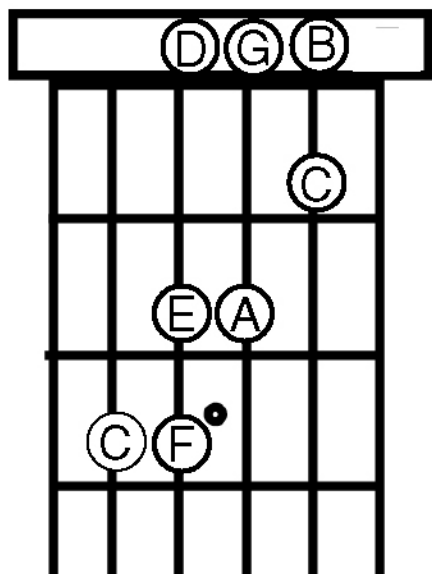

# THE C MAJOR SCALE

Fig 1,

Fig 2,

Fig 3,

Note C D E F G A B C

Left Hand Fingering 3 0 2 3 0 2 0 1

A musical score for the C major scale in treble clef. The notes are C, D, E, F, G, A, B, C. Below the staff, the guitar strings are labeled T (Treble), A, and B. The tablature shows the fret numbers for each note: C (3), D (0), E (2), F (3), G (0), A (2), B (0), and C (1). The left hand fingering is indicated below the tablature: 3, 0, 2, 3, 0, 2, 0, 1.

Fig 1: The names of the notes that make up the C Major Scale.

Fig 2: The correct fingering for the scale.

Fig 3: The tablature for the scale